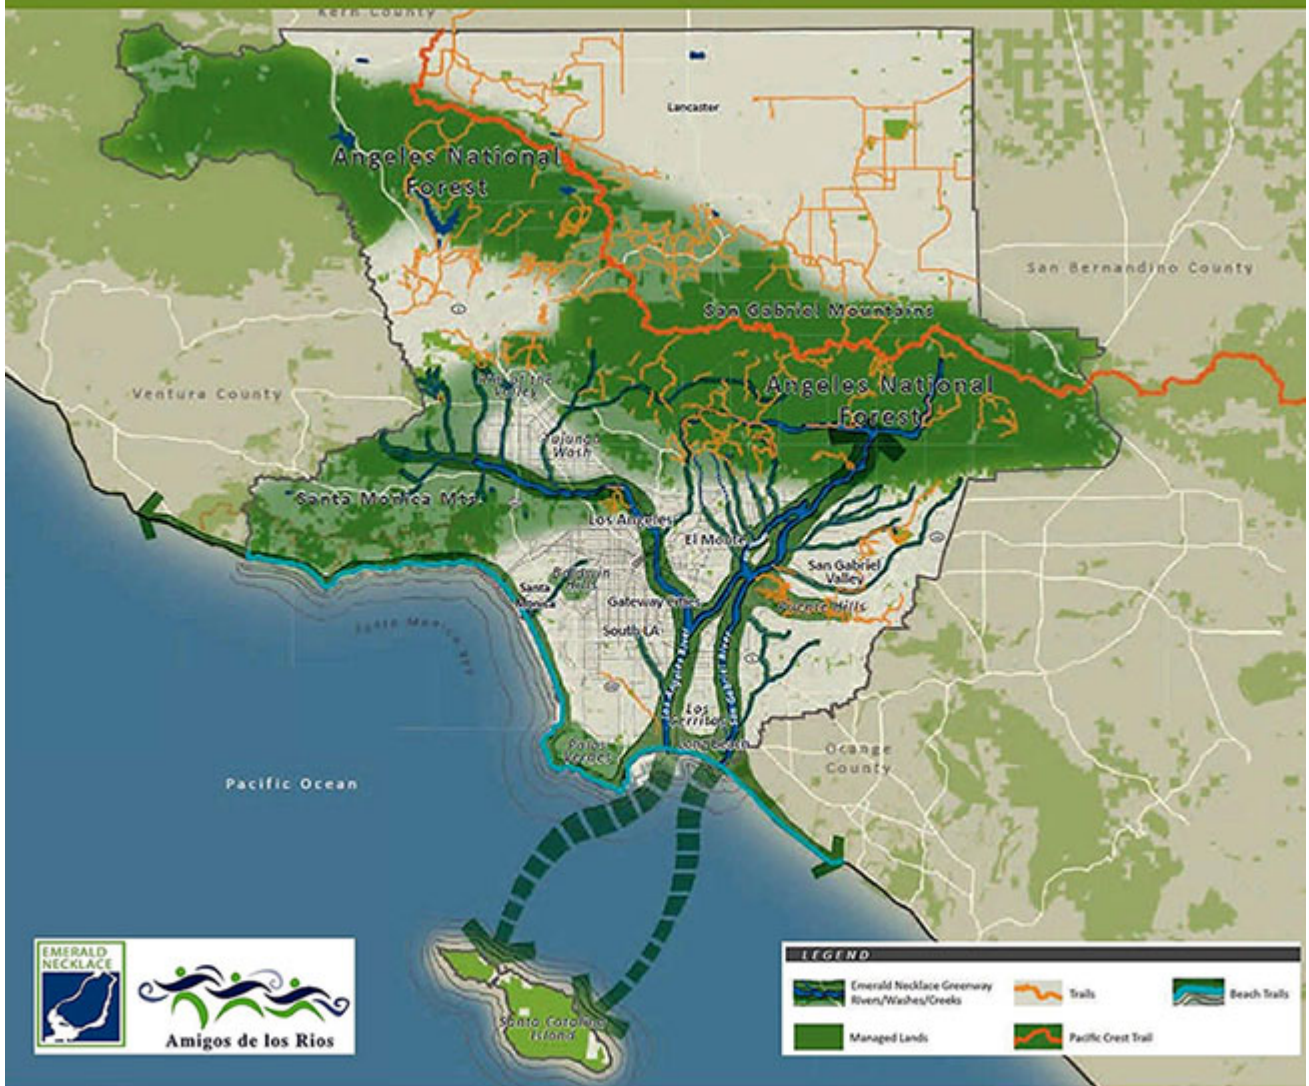

MISSION STATEMENT

ABOUT US

Amigos de los Rios Emerald Necklace Group

Our mission is to create an “Emerald Necklace” natural infrastructure network of green spaces (parks, trails and green schools) in underserved areas throughout the Los Angeles Basin, connecting the Mountains to the Sea, offering equitable access to nature, protecting our environment and protecting urban communities from the threats of climate change.

[The Story of AMIGOS DE LOS RIOS Emerald Necklace Vision Plan OUR PROJECTS](#)

EMERALD NECKLACE FOREST TO OCEAN EXPANDED VISION PLAN

TOWARDS A COMMON VISION